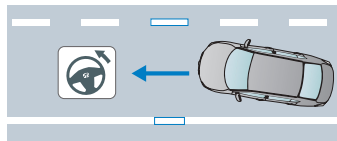

LANE KEEP ASSIST SYSTEM

A camera reads lane markings and assists the driver's steering to keep the vehicle in the centre of its lane.

FORWARD COLLISION WARNING

Detects vehicles in front of the driver, triggering visual and audible alerts if the system detects a risk of collision.