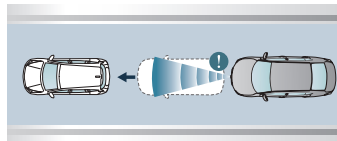

LANE DEPARTURE WARNING

Monitors vehicle lane position using the camera and alerts the driver if the vehicle leaves the lane without activating the turn signal.

ROAD DEPARTURE MITIGATION

Applies brakes and assists the driver's steering if camera detects the Accord veering too close to the edge of the road.

LANE KEEP ASSIST SYSTEM

A camera reads lane markings and assists the driver's steering to keep the vehicle in the centre of its lane.

FORWARD COLLISION WARNING

Detects vehicles in front of the driver, triggering visual and audible alerts if the system detects a risk of collision.