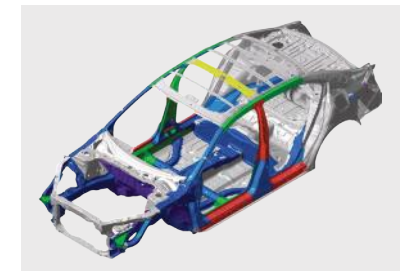

G-FORCE CONTROL TECHNOLOGY (G-CON)

Honda's G-CON technology impact absorbing structure minimises injury to passengers in the event of a collision.