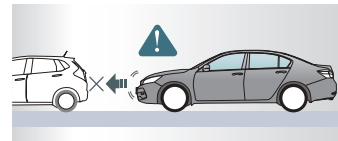

LANE KEEP ASSIST SYSTEM

A camera reads lane markings and assists the driver's steering to keep the vehicle in the centre of its lane.

FORWARD COLLISION WARNING

Detects vehicles in front of the driver, triggering visual and audible alerts if the system detects a risk of collision.