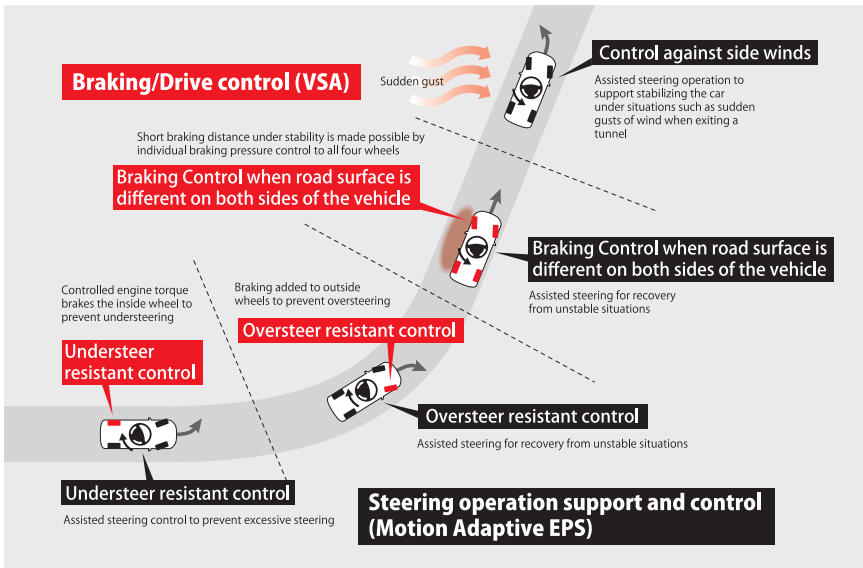

LANE KEEP ASSIST SYSTEM

A camera reads lane markings and assists the driver's steering to keep the vehicle in the centre of its lane.

FORWARD COLLISION WARNING

Detects vehicles in front of the driver, triggering visual and audible alerts if the system detects a risk of collision.

*Applicable for 2.4 VTi-L Advance variant only. Honda SENSING™ alerts and assists drivers to drive safely on the road. Honda SENSING™ functions best in conducive weather and visibility conditions. Keep the radar and cameras clean and unobstructed for optimum performance. Despite the capabilities of Honda SENSING™, drivers remain responsible for safely operating the vehicle and avoiding collisions. Drivers should always keep their hands on the steering wheel and be in control of their driving behaviour at all times.

6 AIRBAGS

All variants of the Accord are equipped with SRS front driver and passenger airbags, Side Curtain Airbags, as well as Side Airbags.

Honda LANEWATCH

A small camera is mounted on the passenger side view mirror, enhancing the side view while reducing blind spots for safer lane changing.

MULTI-ANGLE REARVIEW CAMERA

The Accord features a 180° wide and a clear multi-angle option on the i-MID (Intelligent Multi Information Display) for safer reversing.

VEHICLE STABILITY ASSIST (VSA) & MOTION ADAPTIVE ELECTRIC POWER STEERING (MA-EPS)