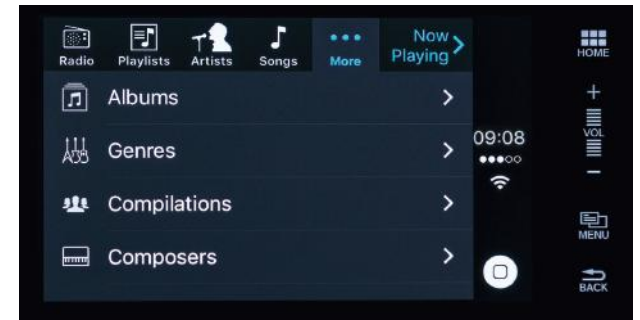

Hydrophilic mirrors disperse water droplets to maintain visibility when it's raining.

SMART ENTRY

The Smart Entry operation detects the Accord's Smart Key to allow the driver to lock and unlock, effortlessly.

7-INCH ADVANCED DISPLAY AUDIO & i-MID INTEGRATED DISPLAY

An intuitive touchscreen display puts control at your fingertips. Access your audio system or connect your phone to display maps for navigation. Meanwhile, the Intelligent Multi Information Display (i-MID) shows information on your driving range, fuel consumption and audio at a glance.