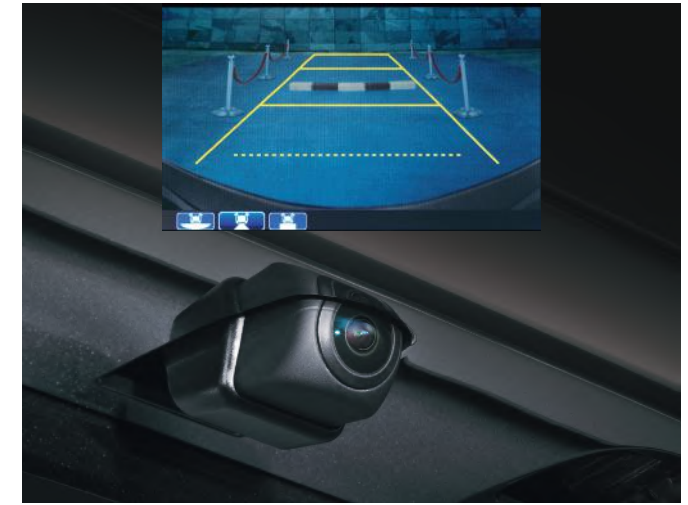

LANE KEEP ASSIST SYSTEM

A camera reads lane markings and assists the driver's steering to keep the vehicle in the centre of its lane.

FORWARD COLLISION WARNING

Detects vehicles in front of the driver, triggering visual and audible alerts if the system detects a risk of collision.

6 AIRBAGS

All variants of the Accord are equipped with SRS front driver and passenger airbags, Side Curtain Airbags, as well as Side Airbags.

Honda LANEWATCH

A small camera is mounted on the passenger side view mirror, enhancing the side view while reducing blind spots for safer lane changing.

MULTI-ANGLE REARVIEW CAMERA

The Accord features a 180° wide and a clear multi-angle option on the i-MID (Intelligent Multi Information Display) for safer reversing.

VEHICLE STABILITY ASSIST (VSA) & MOTION ADAPTIVE ELECTRIC POWER STEERING (MA-EPS)