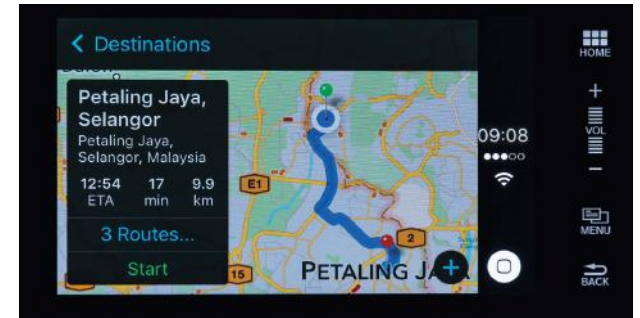

7-INCH ADVANCED DISPLAY AUDIO & i-MID INTEGRATED DISPLAY

An intuitive touchscreen display puts control at your fingertips. Access your audio system or connect your phone to display maps for navigation. Meanwhile, the Intelligent Multi Information Display (i-MID) shows information on your driving range, fuel consumption and audio at a glance.